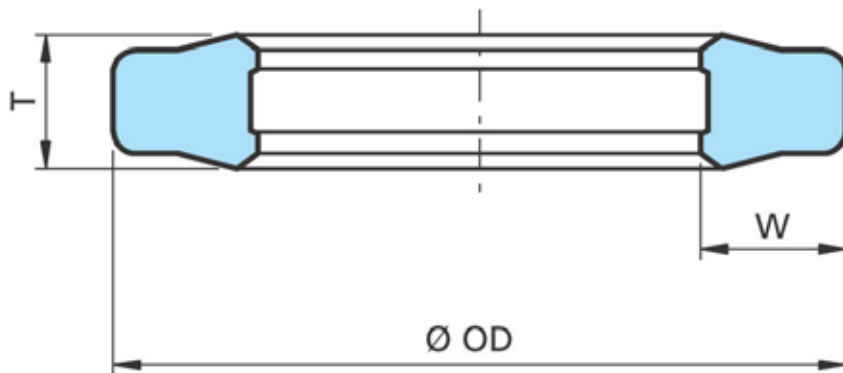

TRELLEBORG

Type DRV3 | DRV303180-Z20

Installation Dimensions

Nominal flange size	3/4"
OD	31.8 mm
W	3.8 mm
T	3.4 mm

Seal Capabilities

Min. Temperature	-35.0 °C
Max. Temperature	110.0 °C
Static Pressure max.	42.0 MPa